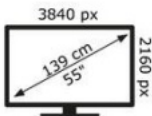

ENERG

JVC

LT-55VAO9235

113 kWh/1000h

ABCDEF **G**

147 kWh/1000h

2019/2013

50638845